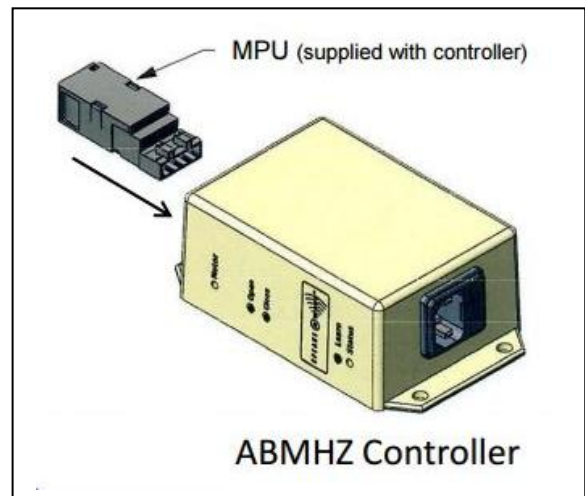

# PowerCurtain CL-920C4 Motor Connections for Aeotec ABMHZ 230 (Z-WAZE) Motor Controller

For the details of the Aeotec ABMHZ 230 Controller, please read this file:

[https://powercurtain.com/media/instructions/specs/aeotec\\_abmhz\\_230\\_specs.pdf](https://powercurtain.com/media/instructions/specs/aeotec_abmhz_230_specs.pdf)