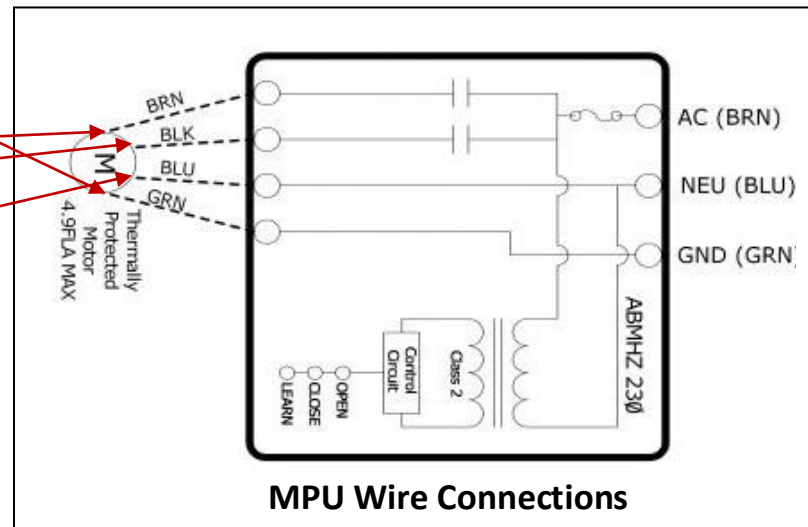

# PowerCurtain CL-920C4 Motor Connections for Aeotec ABMHZ 230 (Z-WAZE) Motor Controller

For the details of the Aeotec ABMHZ 230 Controller, please read this file:

[https://powercurtain.com/media/instructions/specs/aeotec\\_abmhz\\_230\\_specs.pdf](https://powercurtain.com/media/instructions/specs/aeotec_abmhz_230_specs.pdf)