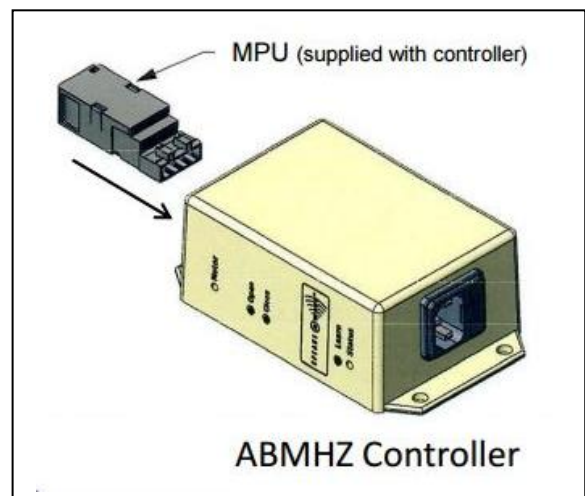

# PowerCurtain CL-920C4 Motor Connections for Aeotec ABMHZ 230 (Z-WAZE) Motor Controller

For the details of the Aeotec ABMHZ 230 Controller, please read this file:

[https://powercurtain.com/media/instructions/specs/aeotec\\_abmhz\\_230\\_specs.pdf](https://powercurtain.com/media/instructions/specs/aeotec_abmhz_230_specs.pdf)