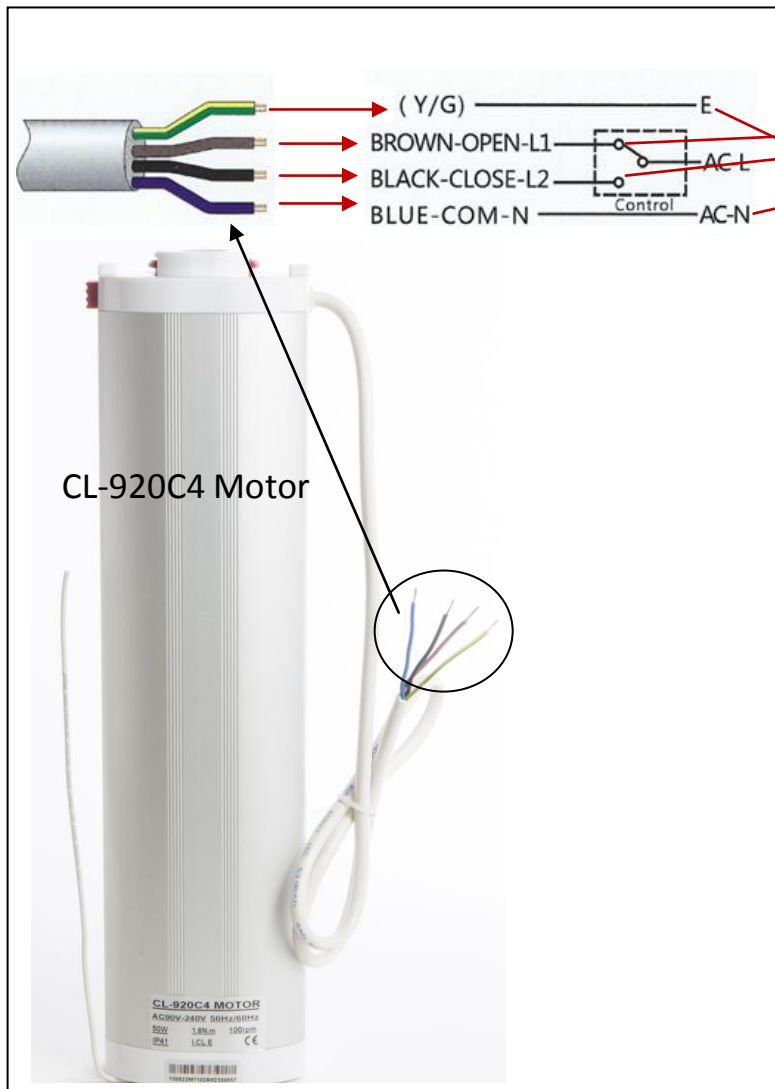

# PowerCurtain CL-920C4 Motor Connections for Aeotec ABMHZ 230 (Z-WAZE) Motor Controller

For the details of the Aeotec ABMHZ 230 Controller, please read this file:

[https://powercurtain.com/media/instructions/specs/aeotec\\_abmhz\\_230\\_specs.pdf](https://powercurtain.com/media/instructions/specs/aeotec_abmhz_230_specs.pdf)