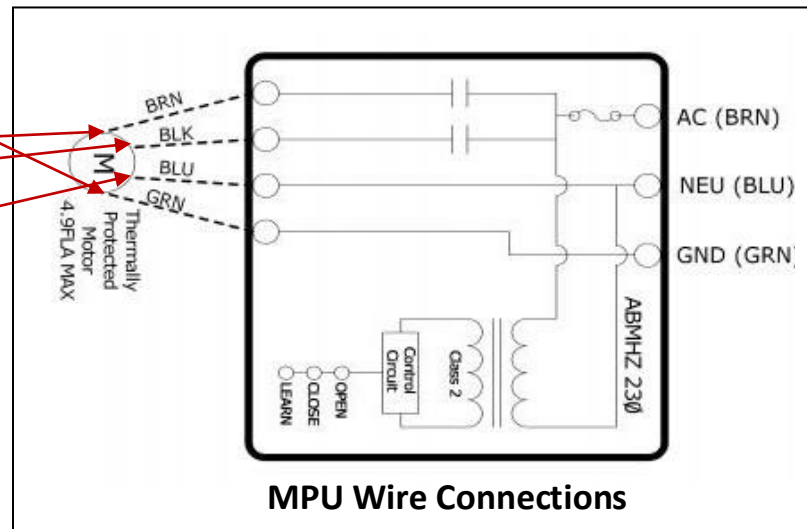

# PowerCurtain CL-920C4 Motor Connections for Aeotec ABMHZ 230 (Z-WAZE) Motor Controller

For the details of the Aeotec ABMHZ 230 Controller, please read this file:

[https://powercurtain.com/media/instructions/specs/aeotec\\_abmhz\\_230\\_specs.pdf](https://powercurtain.com/media/instructions/specs/aeotec_abmhz_230_specs.pdf)