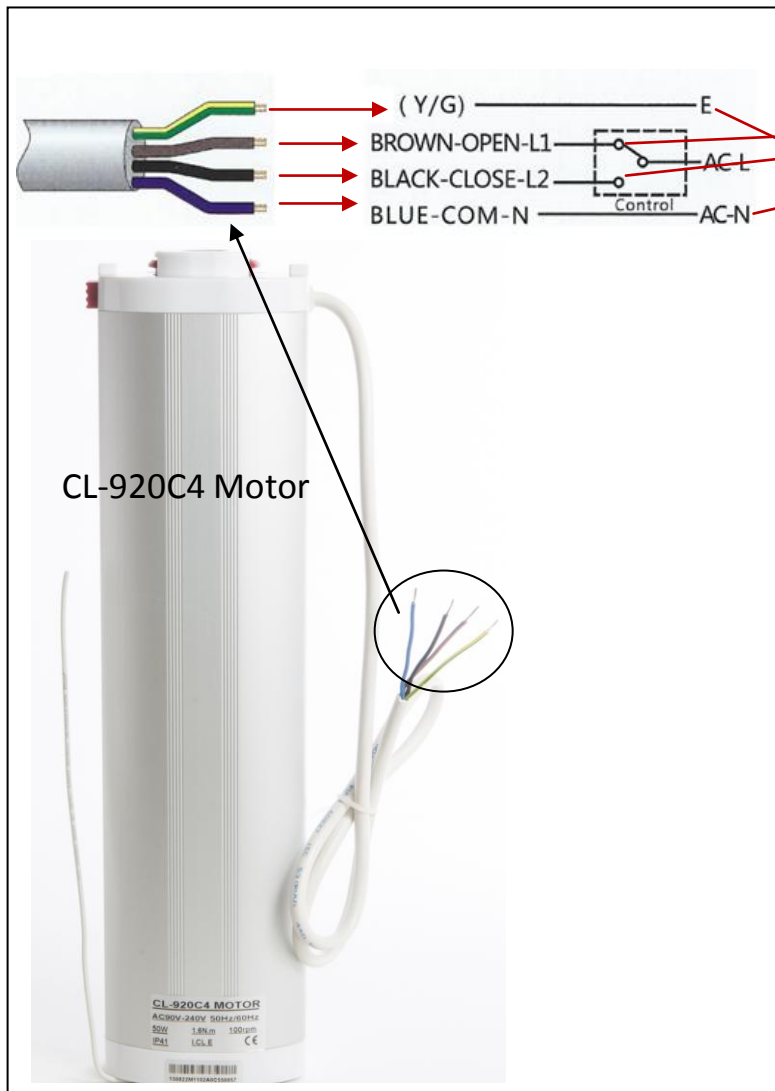

# PowerCurtain CL-920C4 Motor Connections for Aeotec ABMHZ 230 (Z-WAZE) Motor Controller

For the details of the Aeotec ABMHZ 230 Controller, please read this file:

[https://powercurtain.com/media/instructions/specs/aeotec\\_abmhz\\_230\\_specs.pdf](https://powercurtain.com/media/instructions/specs/aeotec_abmhz_230_specs.pdf)