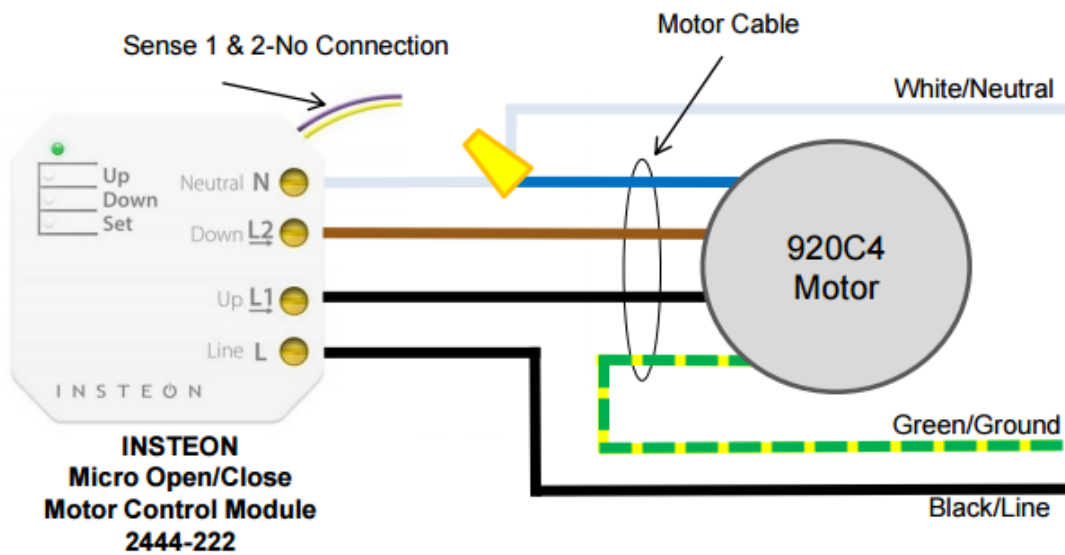

PowerCurtain CL-920C4 Motor with INSTEON 2444-222

Note: Since Power is supplied by Insteon 2444-222, PowerCurtain Remote Control will not work.

If PowerCurtain Remote Control is required to work, PowerCurtain model CL-920C6 Motor will do the job.