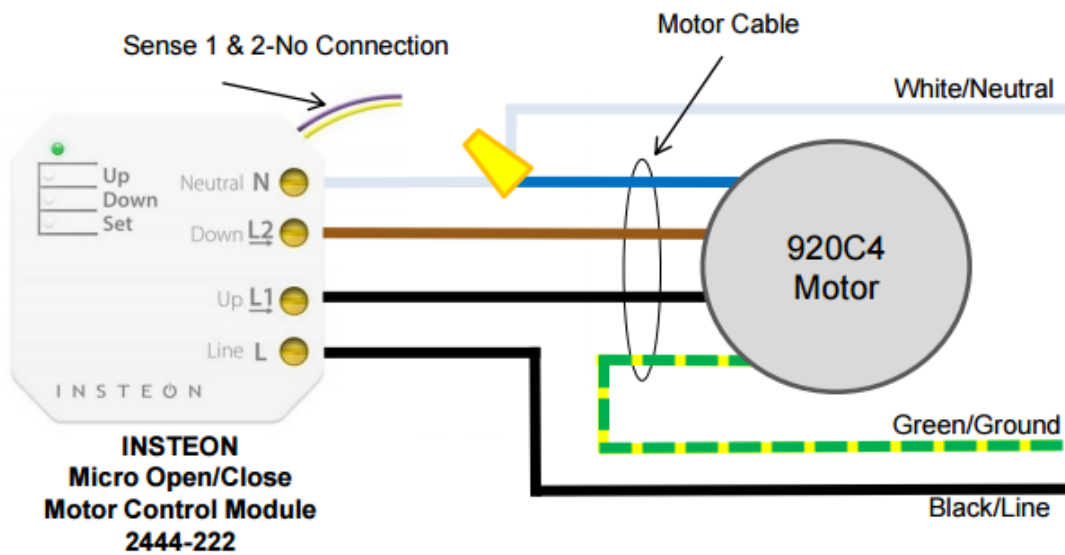

## PowerCurtain CL-920C4 Motor with INSTEON 2444-222

**Note:** Since Power is supplied by Insteon 2444-222, PowerCurtain Remote Control will not work.

If PowerCurtain Remote Control is required to work, PowerCurtain model CL-920C6 Motor will do the job.