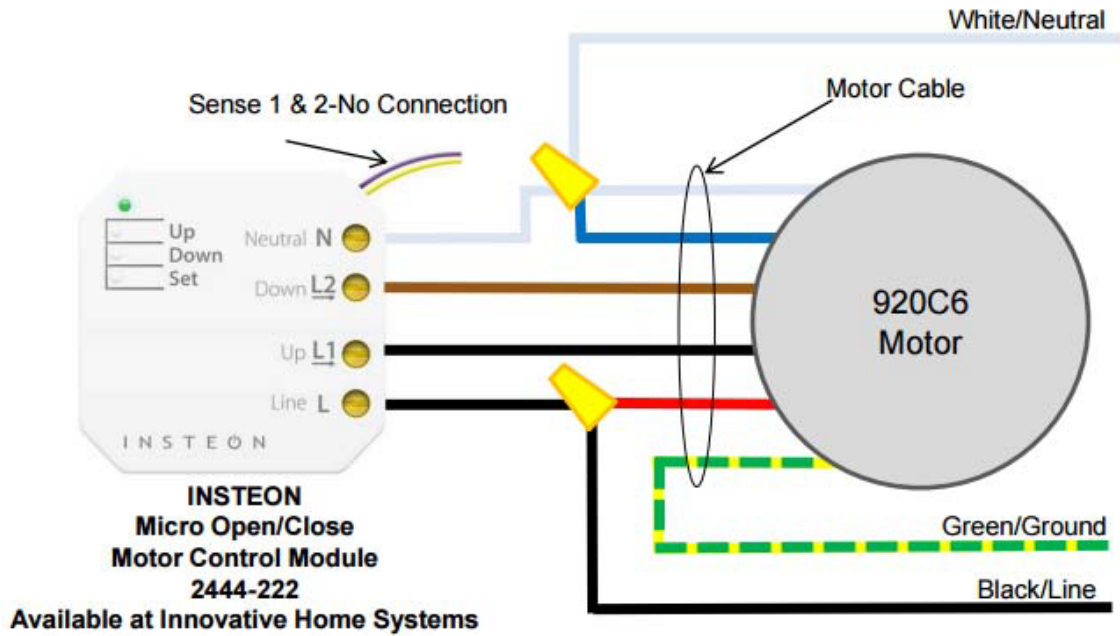

## PowerCurtain CL-920C6 Motor with INSTEON 2444-222

**Note:** If PowerCurtain Remote Control is required to work, PowerCurtain model CL-920C6 Motor will do the job.